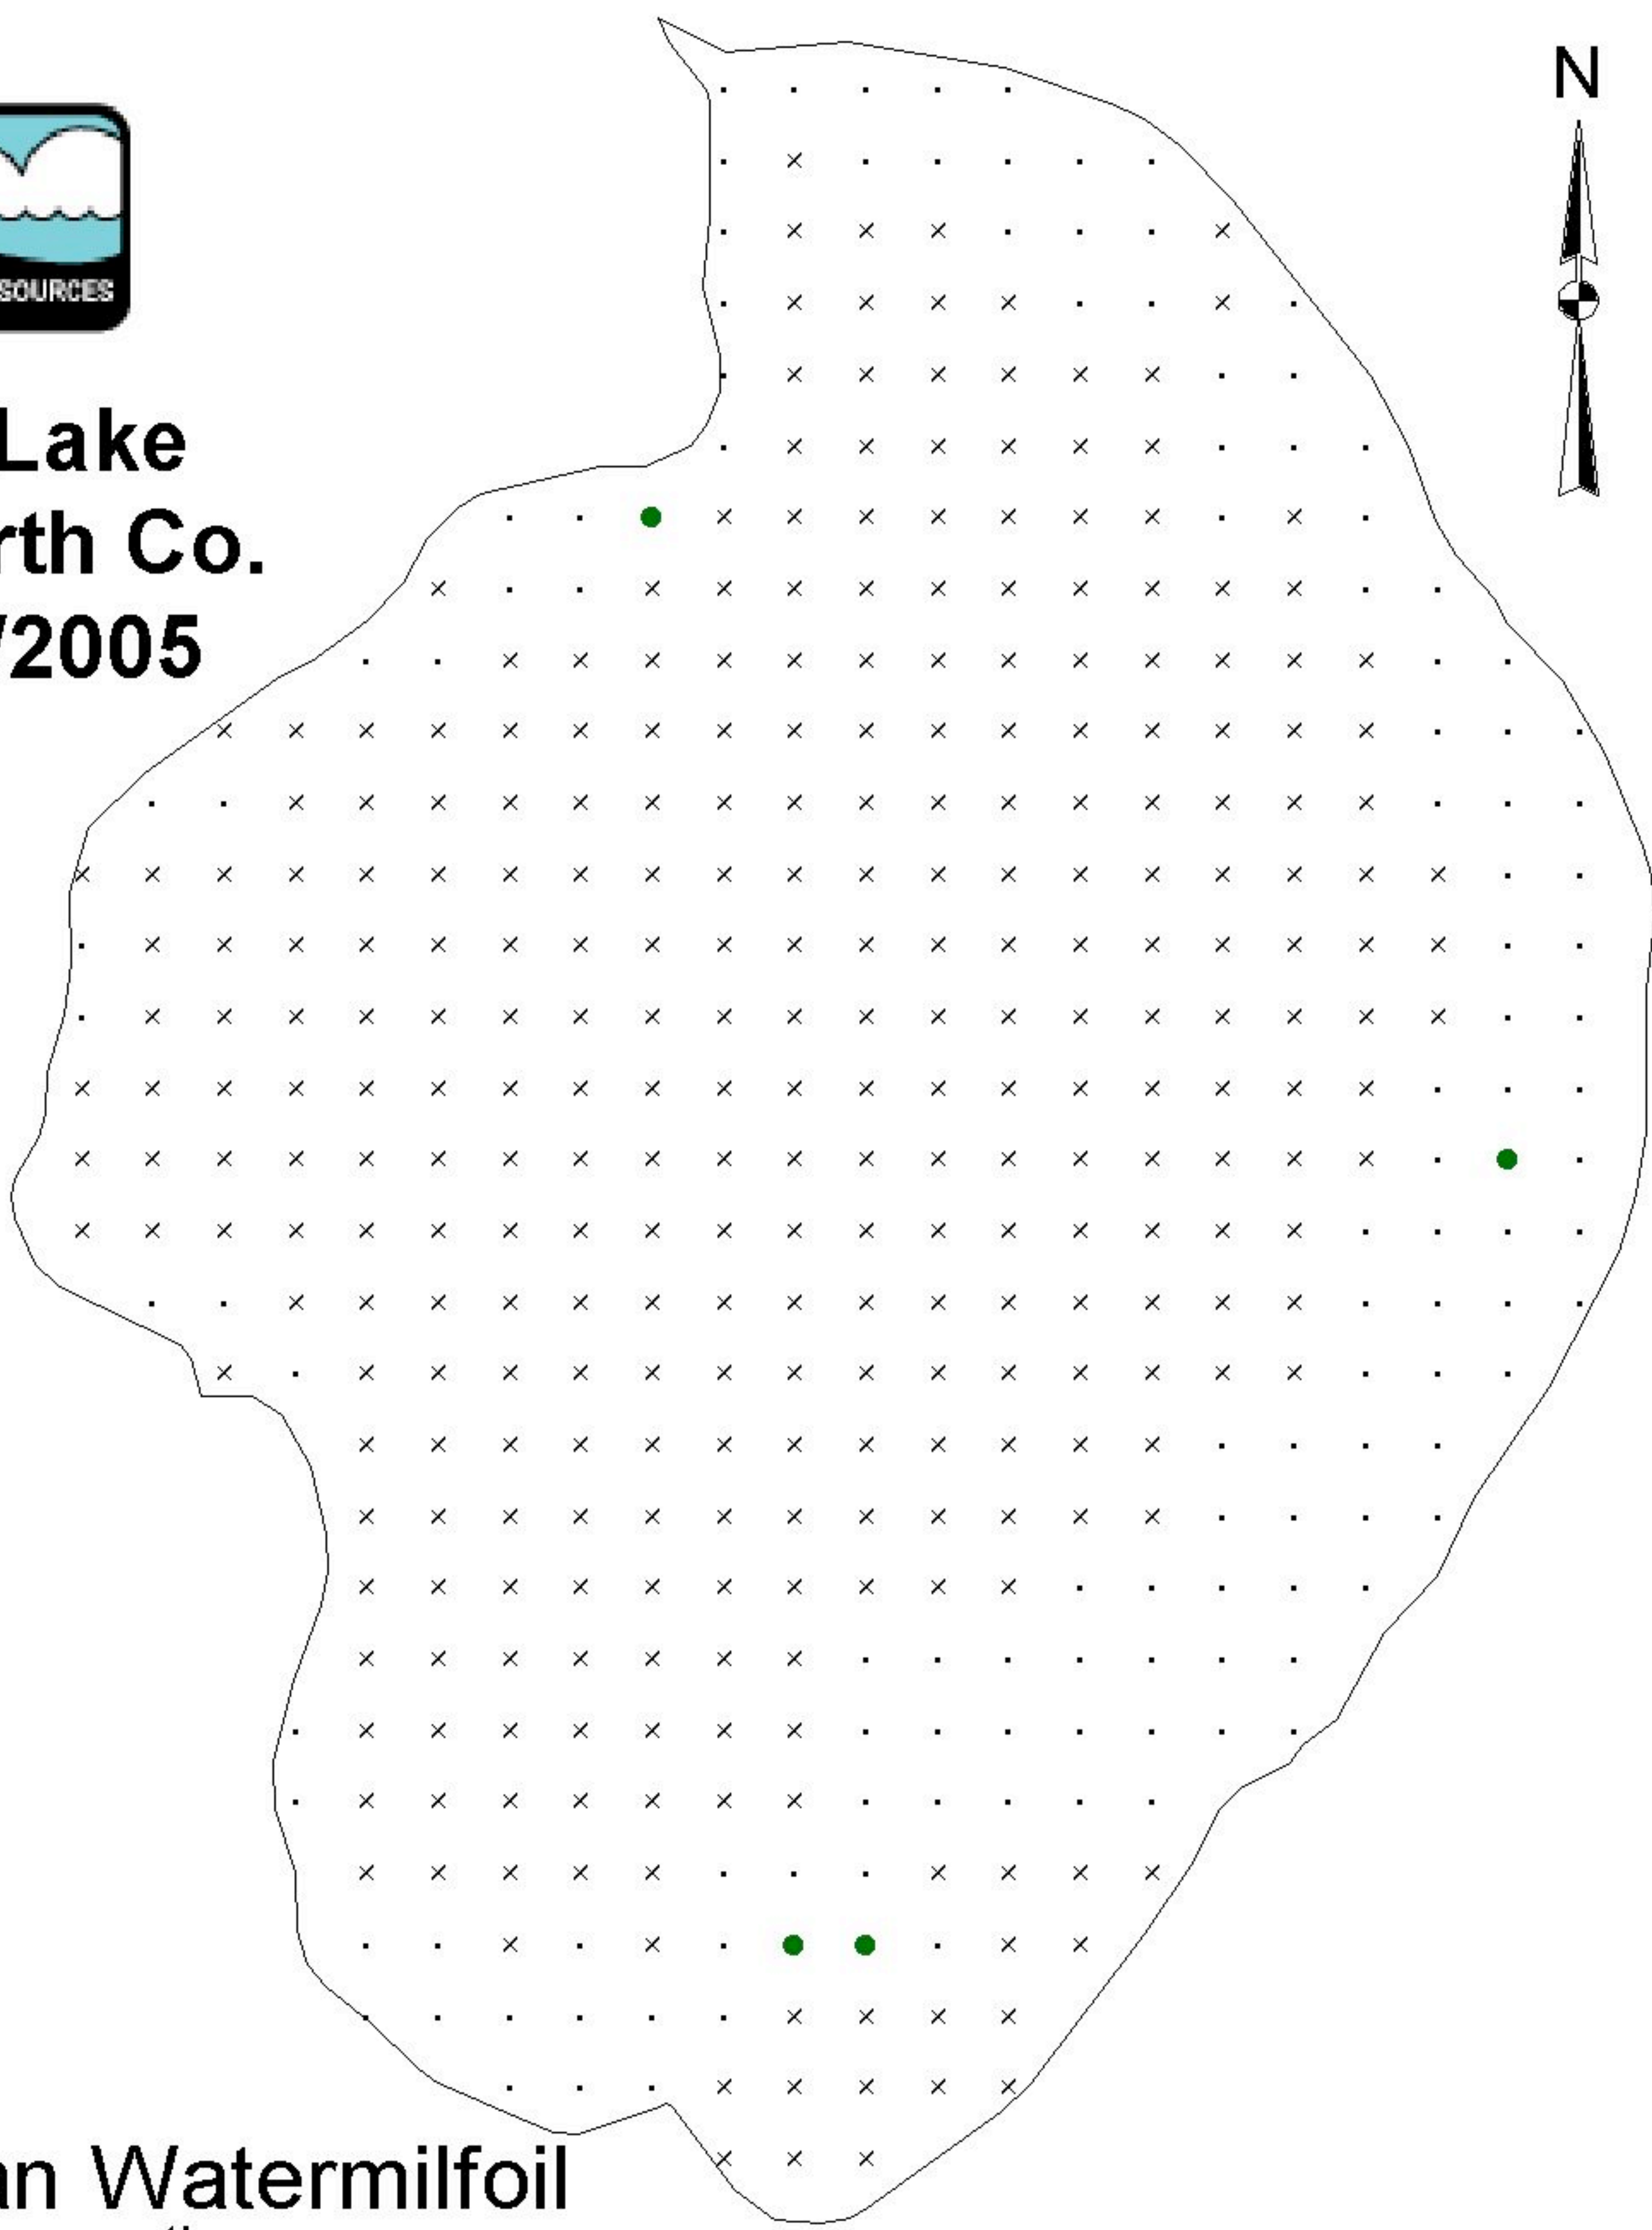

# Lulu Lake Walworth Co. 06/03/2005

## Eurasian Watermilfoil

Rake fullness rating

- No EWM
- Visual
- 1
- 2
- 3
- × Not Sampled

0 0.1 0.2 Kilometers